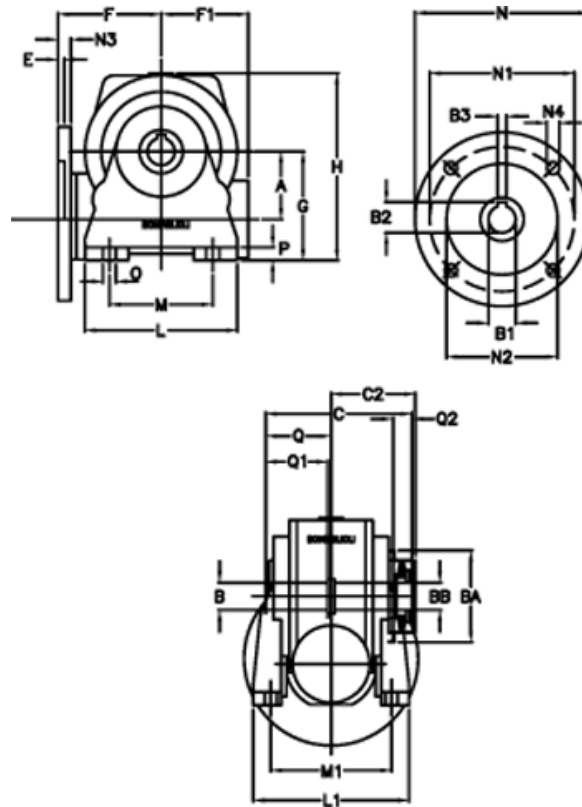

Data Sheet

Article number: 390204403512336

Description: Worm Gear with Torque Limiter
VF 44-L2-N-35-P63B14

Measures

a = 44.60	C2 = 48	L1 = 98	O = 8.5
B = 18	Description = VF 44N-xx-63B14	m = 52	P = 10
B1 E7 = 11	E = 2.0	M1 = 81.0	Q = 32.0
B2 = 12.8	F = 65	N = 90	Q1 = 32
B3 H9 = 4	F1 = 54	N1 = 75	Q2 = 12
BA = 40	g = 72	N2 = 60	
BB H7 = 11	H = 124.5	N3 = 8.0	
C = 79	L = 90	N4 = 5,5	